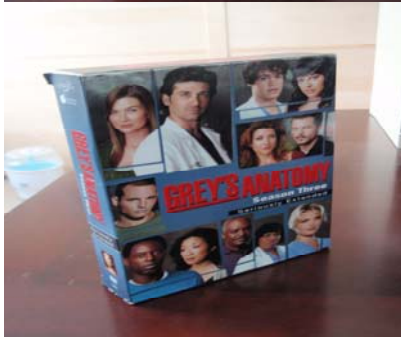

- Grey's Anatomy 3rd season
- ZONE 1 only – can be used on a multizone DVD player or Zone 1

CHF 10.-