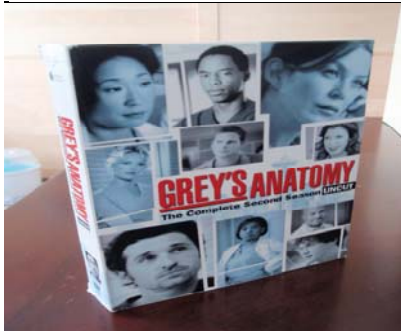

- Grey's Anatomy Second season
- ZONE 1 only – can be used on a multizone DVD player or Zone 1

CHF 10.-